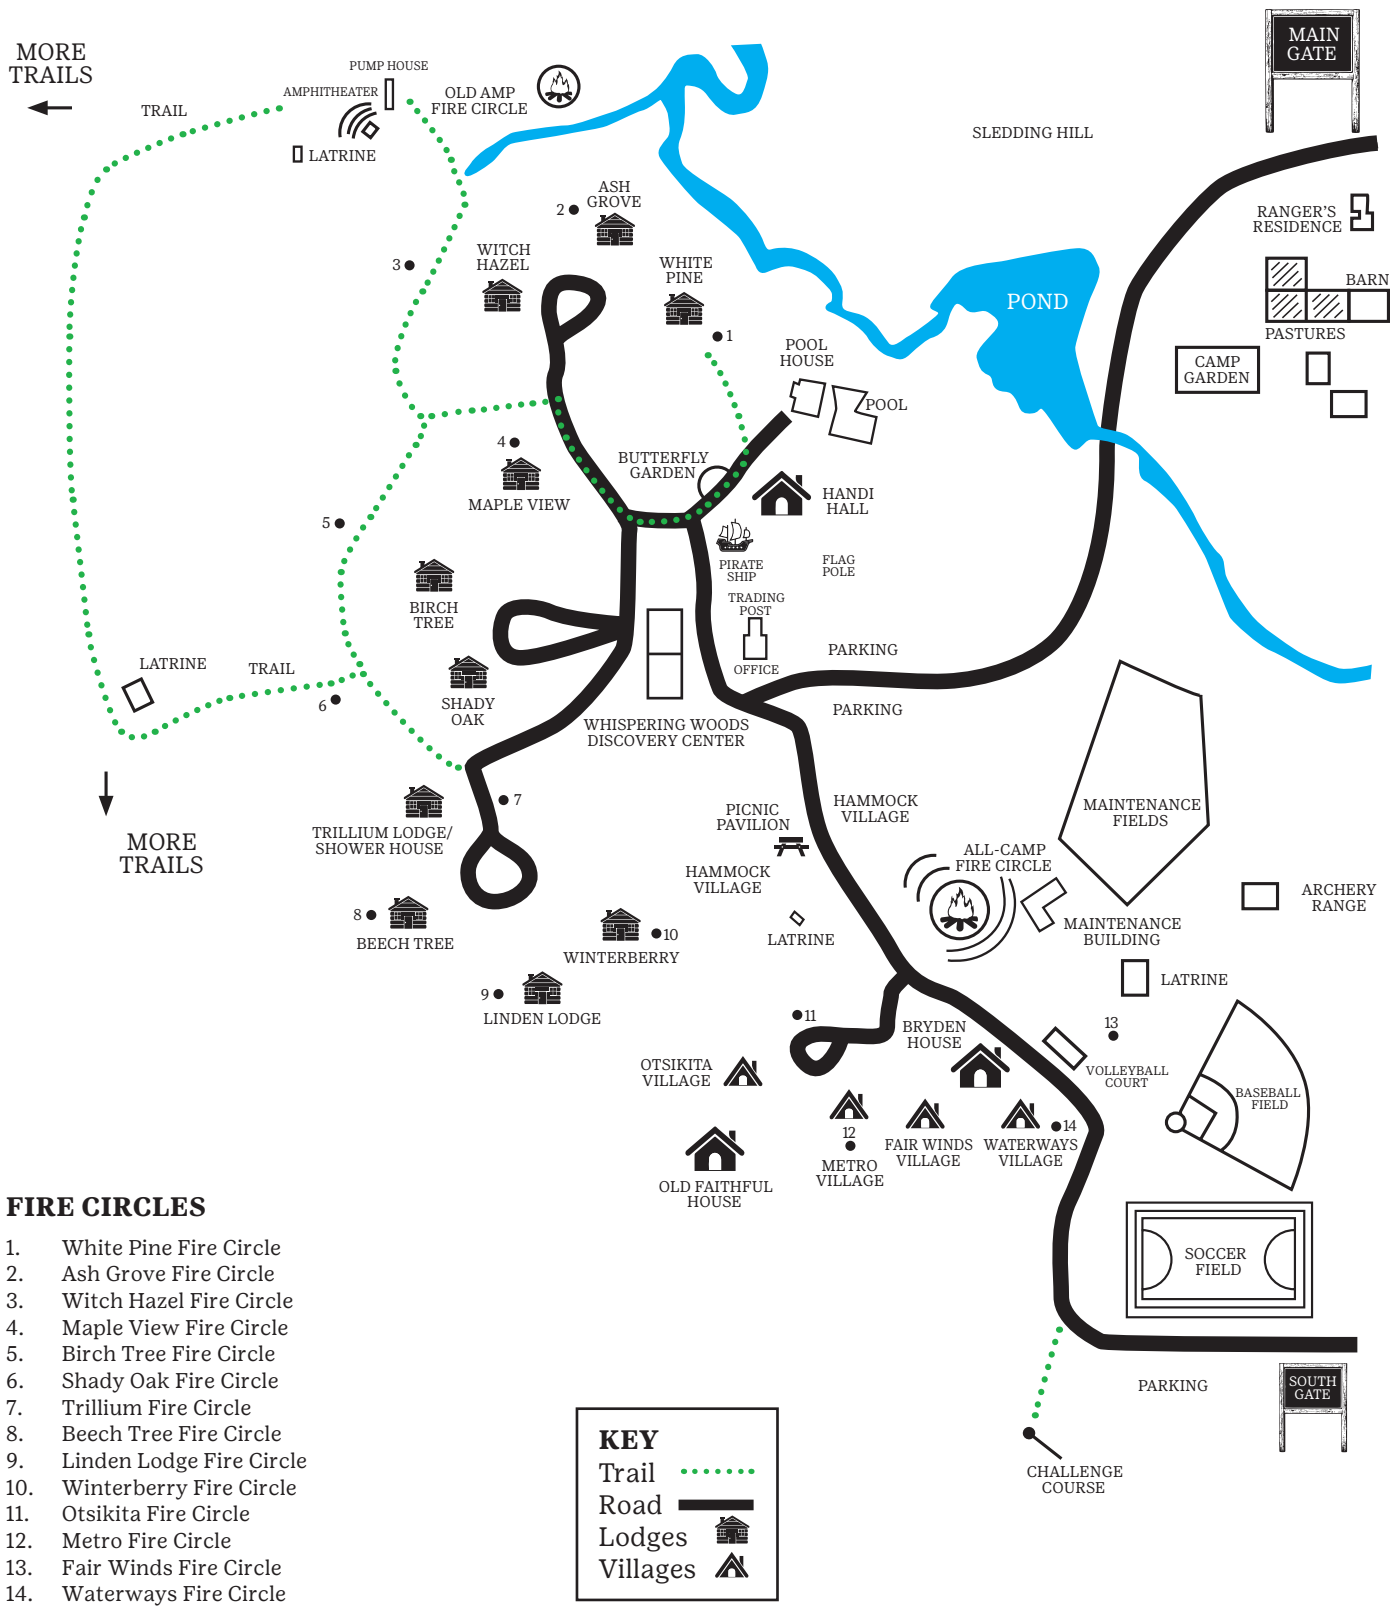

Camp Hawthorn Hollow (CHH)

Map of CHH
 1046 B Mayer Rd
 Columbus, MI 48063

- FIRE CIRCLES**
1. White Pine Fire Circle
 2. Ash Grove Fire Circle
 3. Witch Hazel Fire Circle
 4. Maple View Fire Circle
 5. Birch Tree Fire Circle
 6. Shady Oak Fire Circle
 7. Trillium Fire Circle
 8. Beech Tree Fire Circle
 9. Linden Lodge Fire Circle
 10. Winterberry Fire Circle
 11. Otsikita Fire Circle
 12. Metro Fire Circle
 13. Fair Winds Fire Circle
 14. Waterways Fire Circle

KEY

- Trail
- Road
- Lodges
- Villages